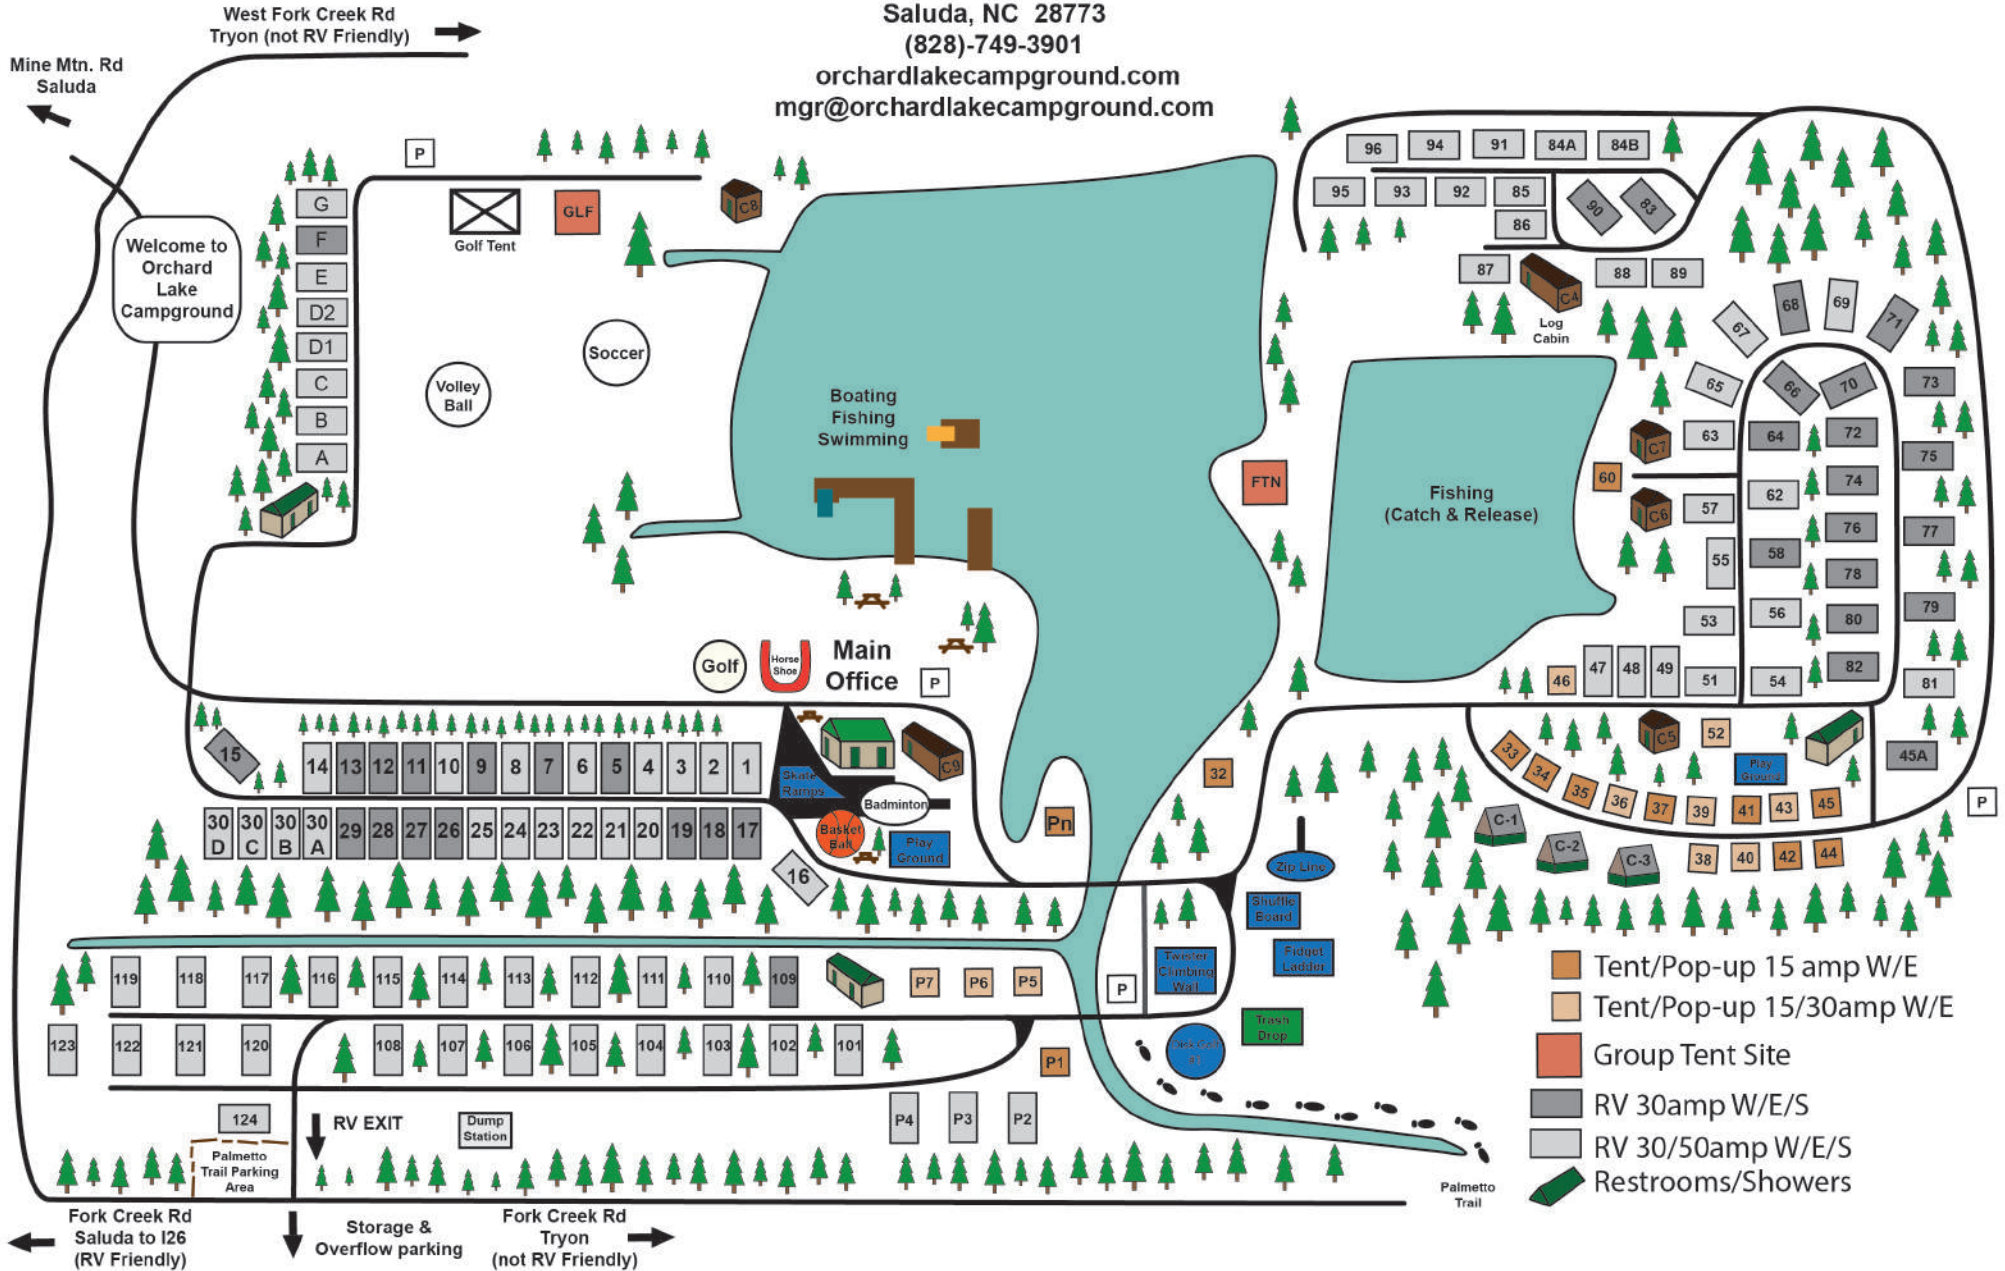

460 Orchard Lake Road  
Saluda, NC 28773  
(828)-749-3901

orchardlakecampground.com  
mgr@orchardlakecampground.com

- Tent/Pop-up 15 amp W/E
- Tent/Pop-up 15/30amp W/E
- Group Tent Site
- RV 30amp W/E/S
- RV 30/50amp W/E/S
- Restrooms/Shower